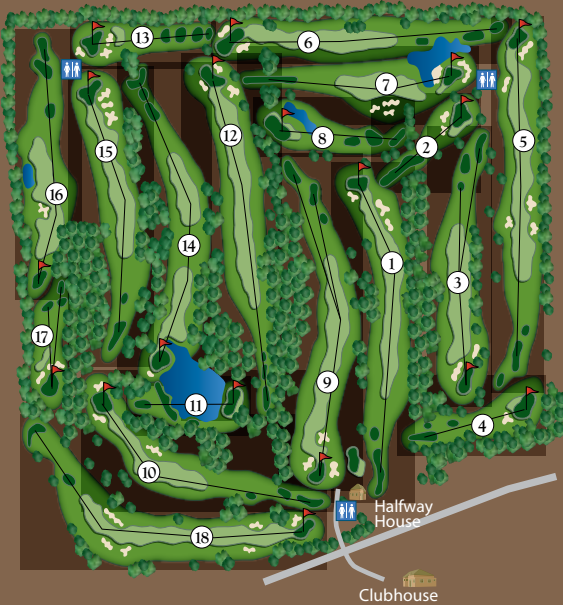

USGA RULES GOVERN ALL PLAY UNLESS MODIFIED BY LOCAL RULES.
PLEASE...

- Replace divots, fix ball marks and rake bunkers.
- Play ready golf and maintain pace of play. No more than 5 minutes is allowed at the turn. Kindly let faster players play through.
- Exercise caution and keep carts 30 feet from tees and greens or on paths provided at all times.
- Consider etiquette as binding as the rules.
- 100, 150, 200 yardage disks are to the center of the green.
- MI Law: Alcohol on course must be purchased on site.

STONEHEDGE NORTH
GULL LAKE VIEW GOLF RESORT

15530 East M-89, Augusta, MI 49012 | (269) 731-2300 | www.gulllakeview.com

STONEHEDGE NORTH

GULL LAKE VIEW GOLF RESORT

Black	72.0/137	501	158	389	189	558	432	334	200	515	3276	I N T I A L	409	156	541	191	485	421	379	169	552	3303	6579		
Green	70.3/132	476	141	365	173	529	404	317	184	484	3073		388	142	521	172	474	403	361	157	543	3161	6234		
White	68.3/125	451	124	350	158	504	389	300	153	460	2889		354	117	488	145	453	384	335	136	521	2933	5822		
Gold	65.8/113	423	107	316	124	481	317	283	123	424	2598		308	85	466	124	431	343	276	135	429	2597	5195		
Handicap		11	17	3	13	5	1	15	7	9			4	18	8	6	14	2	12	16	10				
Par		5	3	4	3	5	4	4	3	5	36		4	3	5	3	5	4	4	3	5	36	72		
HOLE		1	2	3	4	5	6	7	8	9	OUT		10	11	12	13	14	15	16	17	18	IN	TOT	HCP	NET
Red	69.6/120	412	90	308	114	472	307	266	111	414	2494		300	76	458	117	416	333	264	128	418	2510	5004		
Handicap		11	17	3	13	5	1	15	7	9			4	18	8	6	14	2	12	16	10				
Par		5	3	4	3	5	4	4	3	5	36		4	3	5	3	5	4	4	3	5	36	72		